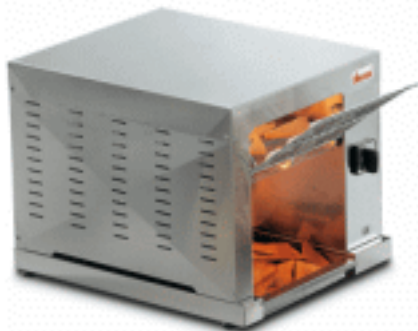

# Roller Toast Breakfast

Sirman Conveyor Toasters , model Roller Toast Breakfast :

Easy to use and suitable for toasting or heating up bread, crois-sants and many other snacks.

- Made from AISI 316 S/S with AISI 304 S/S conveyor belt.
- Thermal insulation of the chamber.
- Self-ventilated motor.
- Fan cooled controls compartment.
- The heating elements covered by quartz tubes can be switched on independently.
- Variable speed drive. (VV versions)
- Loading and unloading chutes.
- Easy to remove crumb pan.

Roller  
Breakfast  
Vv

## Technical data

Model	ROLLER BREAKFAST	ROLLER BREAKFAST VV
Output power	watt 2660	watt 2660
Power source	230V/50-60Hz F+N	230V/50-60Hz F+N
Output/h	nr. 200	nr. 80-360
Width of gridiron	mm 220	mm 220
Length of gridiron	mm 330	mm 330
A	mm 370	mm 370
B	mm 480	mm 480
C	mm 630	mm 630
D	mm 340	mm 340
Net weight	kg 16	kg 16
Shipping	mm 450x660x440	mm 450x660x440
Gross weight	kg 18,5	kg 18,5
HS-CODE	85167200	