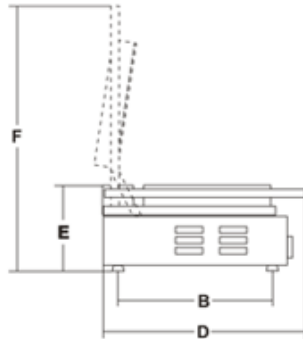

PD VC

- Stainless steel construction.
- Ceran® ceramic-glass cooking surfaces.
- Thermostat control.
- Useful drip tray for liquids and other cooking leavings.
- Easy to clean.
- Self balancing adjustable upper plates.
- Adjustable feet for a safe and steady placing.
- Ideal for a fast achievement of working temperature.

Model	PD VC
Power	watt 3200
Power source	230V 50/60Hz F+N
Useful surface	mm 530x255
A	mm 542
B	mm 330
C	mm 592
D	mm 441
E	mm 166
F	mm 565
Net weight	kg 30
Shipping	-
Gross weight	-