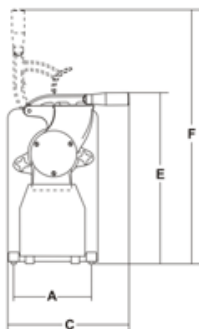

Scheda Tecnica

Dati Tecnici

Model	GF Hp 4
Power	Watt 3000 - Hp 4
Power source	230-400V/50Hz
Roller revolutions	r.p.m. 1400
Mouth dimensions	mm 300x160
A	mm 340
B	mm 700
C	mm 640
D	mm 750
E	mm 640
F	mm 1100
Net weight	Kg 63
Shipping	mm 870x840x740
Gross weight	Kg 80