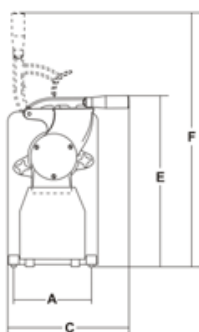

From the Sirman Cheese Graters range, we introduce the model GF Hp 2 Inox with the following features:

- Made from AISI 304 Stainless steel.
  - No sharp edges and continuous weldings make the machine strong and easy to clean.
  - High efficiency ventilated motors for continuous operation.
  - Large see-through plexiglass receiving tray.
  - Stainless steel drum.
  - Demountable grating mouth for a thorough cleaning. (no tools required)
  - CE version:
- IP 54 protection rate, 24V controls.  
 Motor break.  
 Safety microswitches on lever and receiving tray.

Scheda Tecnica

Dati Tecnici

Model	GF Hp 2 INOX
Power	Watt 1500 - Hp 2
Power source	230-400V/50Hz
Roller revolutions	r.p.m. 1400
Mouth dimensions	mm 190x95
A	mm 210
B	mm 470
C	mm 360
D	mm 560
E	mm 490
F	mm 720
Net weight	Kg 35
Shipping	mm 800x600x520
Gross weight	Kg 38